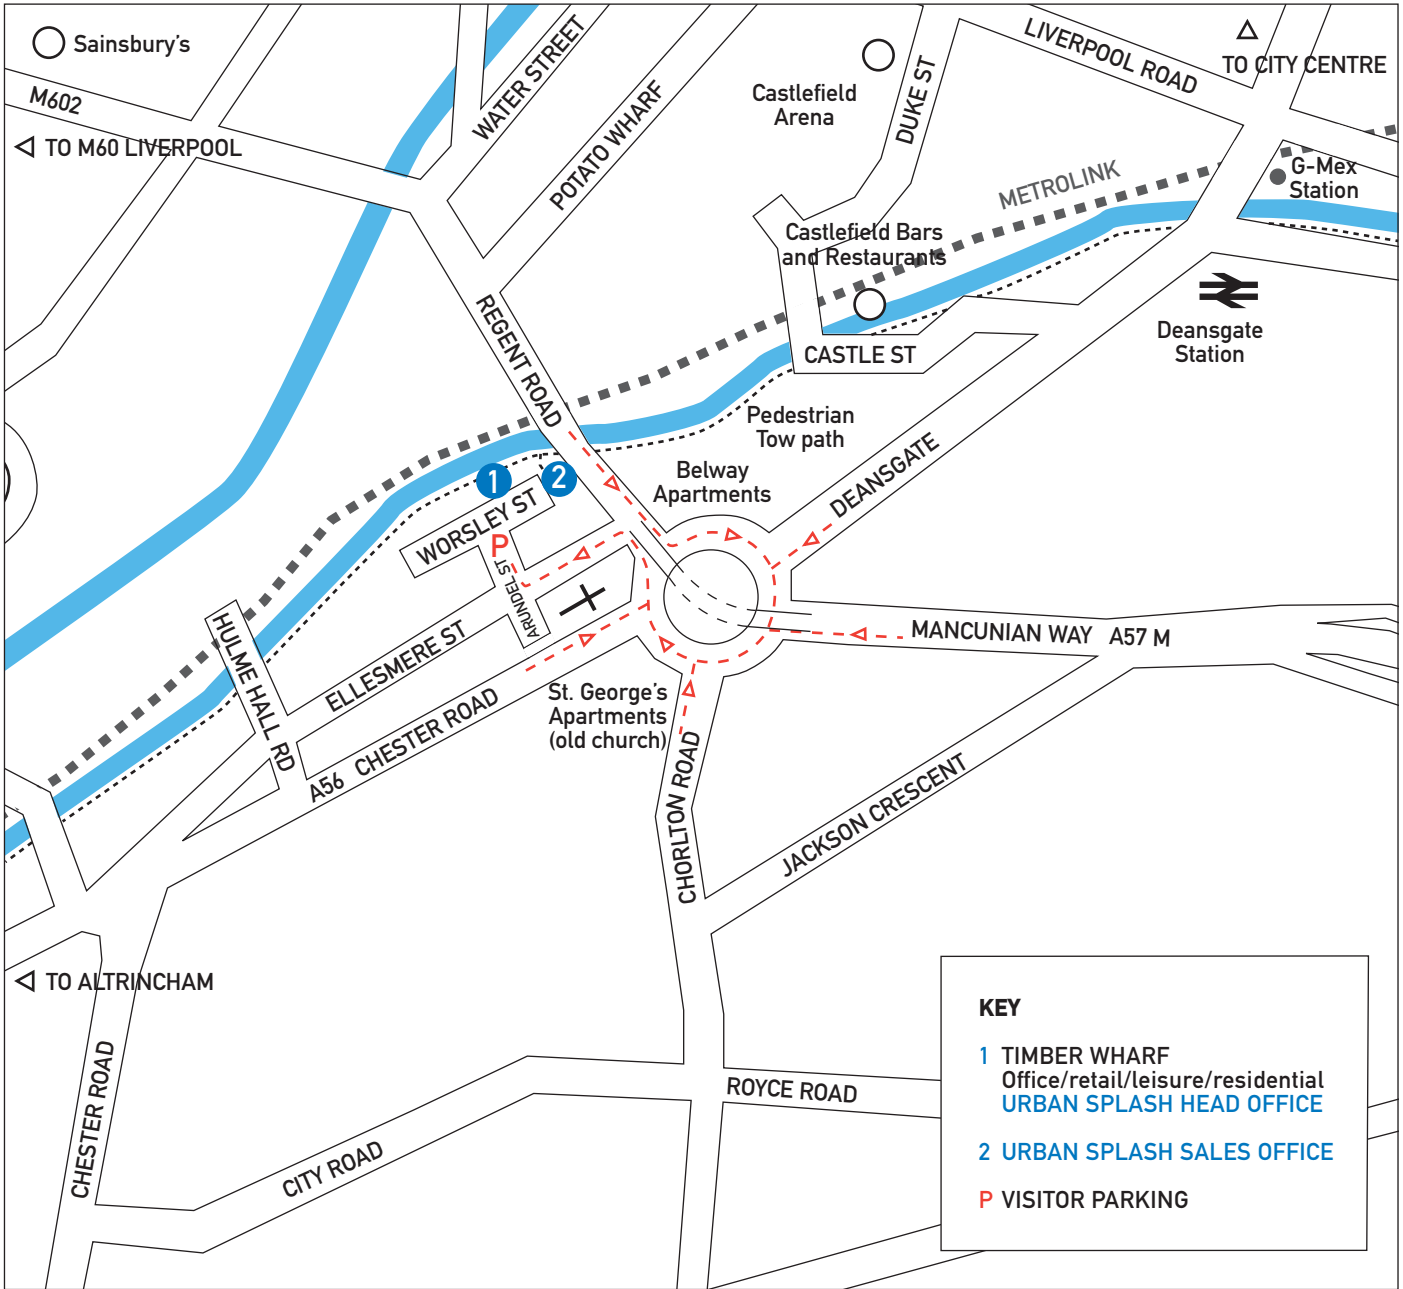

DIRECTIONS TO URBAN SPLASH HEAD OFFICE AND URBAN SPLASH SALES OFFICE

We are just off the big roundabout at the end of A56 Deansgate/Chester Road, A57(M) Mancunian Way and Regent Road

FROM ANY DIRECTION:

- 1 Turn off at the big roundabout (do not go under the underpass)
- 2 Go around the roundabout until you are pointing towards Regent Road (signed M602 Liverpool) and take this turn off
- 3 Immediately after this take the first left just past the church
- 4 Take the first right onto Arundel Street
- 5 Urban Splash visitor car park is on your right

FOR UNDERGROUND VISITOR PARKING:

At the end of Arundel Street turn left, and the underground car park entrance is on your right. You will need a fob from Head Office reception to access the underground car park.